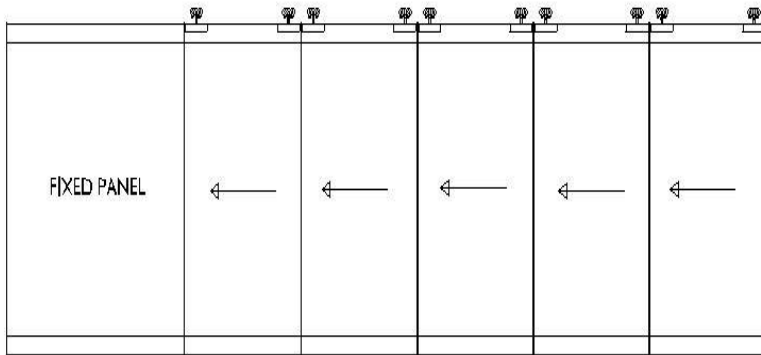

**CONTINENTAL**  
frameless glass | steam | sauna | spa

TRACK SIDE FIXED

TRACK SOFFITE FIXED WITH BRUSH WELT DRAUGHT SEALS

TRACK WITH ADJUSTABLE SUSPENSION FIXINGS AND WITH BRUSH WELT DRAUGHT SEALS

ELEVATION OF HANGER AND DOOR END

SECTION THROUGH DOORS AND TRACK  
SECTION SCALE: 1:4

DOORS STACKING BEHIND A FIXED PANEL PARALLEL STACK

LOCK IN  
FIXED PANEL

TYPICAL PLAN OF 5 DOORS AND FIXED PANEL

DOORS STACKING IN FRONT OF A PIVOTED PANEL, 90DEG STACK

 - HANGER

HANGERS POSITIONED ON DOOR ENDS TO ALLOW FOR STACKING CURVES

STACKING LAYOUTS

PARALLEL CRANKED STACK - LH/RH

PARALLEL EVEN STACK - LH/RH

Email: [Sales@continentalsa.co](mailto:Sales@continentalsa.co) | Email: [Customerservice@continentalsa.co](mailto:Customerservice@continentalsa.co) | [www.continentalsa.co](http://www.continentalsa.co) |