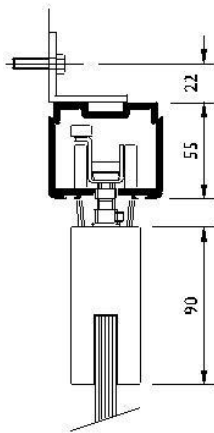

**CONTINENTAL**  
frameless glass | steam | sauna | spa

TRACK SIDE FIXED

TRACK SOFFITE FIXED WITH BRUSH WELT DRAUGHT SEALS

TRACK WITH ADJUSTABLE SUSPENSION FIXINGS AND WITH BRUSH WELT DRAUGHT SEALS

ELEVATION OF HANGER AND DOOR END

SECTION THROUGH DOORS AND TRACK  
SECTION SCALE: 1:4

DOORS STACKING BEHIND A FIXED PANEL PARALLEL STACK

LOCK IN  
FIXED PANEL

TYPICAL PLAN OF 5 DOORS AND FIXED PANEL

DOORS STACKING IN FRONT OF A PIVOTED PANEL, 90DEG STACK

 - HANGER

HANGERS POSITIONED ON DOOR ENDS TO ALLOW FOR STACKING CURVES

STACKING LAYOUTS

PARALLEL CRANKED STACK - LH/RH

PARALLEL EVEN STACK - LH/RH

Email: [Sales@continentalsa.co](mailto:Sales@continentalsa.co) | Email: [Customerservice@continentalsa.co](mailto:Customerservice@continentalsa.co) | [www.continentalsa.co](http://www.continentalsa.co) |