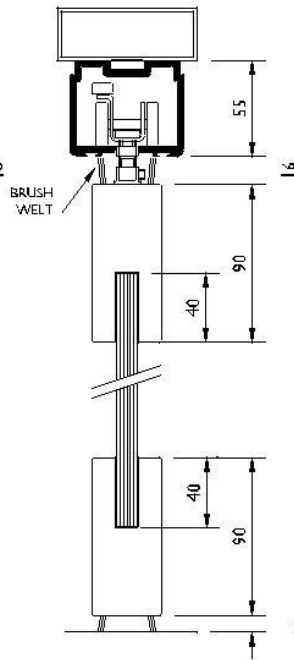

CONTINENTAL
frameless glass | steam | sauna | spa

TRACK SIDE FIXED

TRACK SOFFITE FIXED WITH BRUSH WELT DRAUGHT SEALS

TRACK WITH ADJUSTABLE SUSPENSION FIXINGS AND WITH BRUSH WELT DRAUGHT SEALS

ELEVATION OF HANGER AND DOOR END

SECTION THROUGH DOORS AND TRACK
SECTION SCALE: 1:4

DOORS STACKING BEHIND A FIXED PANEL PARALLEL STACK

LOCK IN
FIXED PANEL

TYPICAL PLAN OF 5 DOORS AND FIXED PANEL

DOORS STACKING IN FRONT OF A PIVOTED PANEL, 90DEG STACK

PIVOT DOOR

 - HANGER

HANGERS POSITIONED ON DOOR ENDS TO ALLOW FOR STACKING CURVES

STACKING LAYOUTS

PARRALLEL CRANKED STACK - LH/RH

90 DEGREE CRANKED STACK - LH/RH

PARRALLEL EVEN STACK - LH/RH

Email: Sales@continentalsa.co | Email: Customerservice@continentalsa.co | www.continentalsa.co |