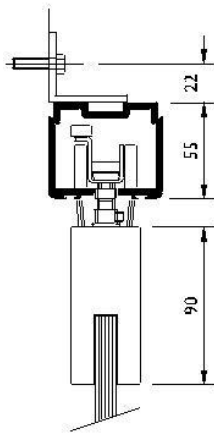

CONTINENTAL
frameless glass | steam | sauna | spa

TRACK SIDE FIXED

TRACK SOFFITE FIXED WITH BRUSH WELT DRAUGHT SEALS

TRACK WITH ADJUSTABLE SUSPENSION FIXINGS AND WITH BRUSH WELT DRAUGHT SEALS

ELEVATION OF HANGER AND DOOR END

SECTION THROUGH DOORS AND TRACK
SECTION SCALE: 1:4

DOORS STACKING BEHIND A FIXED PANEL PARALLEL STACK

LOCK IN
FIXED PANEL

TYPICAL PLAN OF 5 DOORS AND FIXED PANEL

DOORS STACKING IN FRONT OF A PIVOTED PANEL, 90DEG STACK