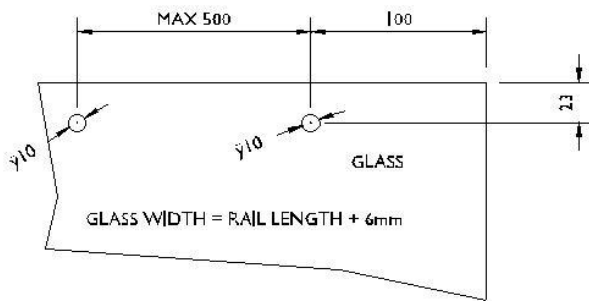

**CONTINENTAL**  
frameless glass | steam | sauna | spa

TRACK SIDE FIXED

TRACK SOFFITE FIXED WITH BRUSH WELT DRAUGHT SEALS

TRACK WITH ADJUSTABLE SUSPENSION FIXINGS AND WITH BRUSH WELT DRAUGHT SEALS

ELEVATION OF HANGER AND DOOR END

SECTION THROUGH DOORS AND TRACK  
SECTION SCALE: 1:4

DOORS STACKING BEHIND A FIXED PANEL PARALLEL STACK

LOCK IN  
FIXED PANEL

TYPICAL PLAN OF 5 DOORS AND FIXED PANEL

DOORS STACKING IN FRONT OF A PIVOTED PANEL, 90DEG STACK

 - HANGER

HANGERS POSITIONED ON DOOR ENDS TO ALLOW FOR STACKING CURVES

STACKING LAYOUTS

PARALLEL CRANKED STACK - LH/RH

PARALLEL EVEN STACK - LH/RH

Email: [Sales@continentalsa.co](mailto:Sales@continentalsa.co) | Email: [Customerservice@continentalsa.co](mailto:Customerservice@continentalsa.co) | [www.continentalsa.co](http://www.continentalsa.co) |