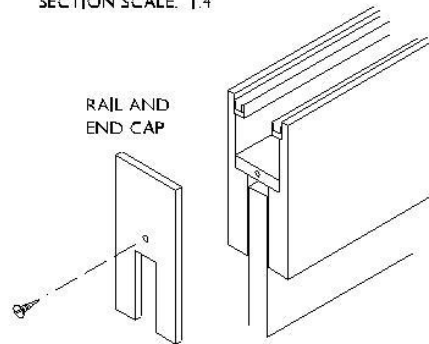

**CONTINENTAL**  
frameless glass | steam | sauna | spa

TRACK SIDE FIXED

TRACK SOFFITE FIXED WITH BRUSH WELT DRAUGHT SEALS

TRACK WITH ADJUSTABLE SUSPENSION FIXINGS AND WITH BRUSH WELT DRAUGHT SEALS

ELEVATION OF HANGER AND DOOR END

SECTION THROUGH DOORS AND TRACK  
SECTION SCALE: 1:4

DOORS STACKING BEHIND A FIXED PANEL PARALLEL STACK

LOCK IN  
FIXED PANEL

TYPICAL PLAN OF 5 DOORS AND FIXED PANEL

DOORS STACKING IN FRONT OF A PIVOTED PANEL, 90DEG STACK

 - HANGER

HANGERS POSITIONED ON DOOR ENDS TO ALLOW FOR STACKING CURVES

STACKING LAYOUTS

PARALLEL CRANKED STACK - LH/RH

PARALLEL EVEN STACK - LH/RH

Email: [Sales@continentalsa.co](mailto:Sales@continentalsa.co) | Email: [Customerservice@continentalsa.co](mailto:Customerservice@continentalsa.co) | [www.continentalsa.co](http://www.continentalsa.co) |