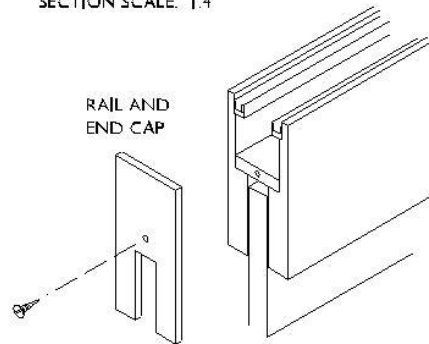

CONTINENTAL
frameless glass | steam | sauna | spa

TRACK SIDE FIXED

TRACK SOFFITE FIXED WITH BRUSH WELT DRAUGHT SEALS

TRACK WITH ADJUSTABLE SUSPENSION FIXINGS AND WITH BRUSH WELT DRAUGHT SEALS

ELEVATION OF HANGER AND DOOR END

SECTION THROUGH DOORS AND TRACK
SECTION SCALE: 1:4

DOORS STACKING BEHIND A FIXED PANEL PARALLEL STACK

LOCK IN
FIXED PANEL

TYPICAL PLAN OF 5 DOORS AND FIXED PANEL

DOORS STACKING IN FRONT OF A PIVOTED PANEL, 90DEG STACK