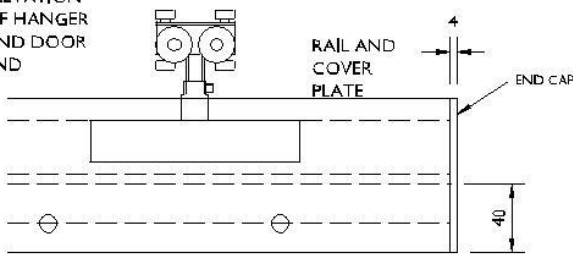

CONTINENTAL
frameless glass | steam | sauna | spa

TRACK SIDE FIXED

TRACK SOFFITE FIXED WITH BRUSH WELT DRAUGHT SEALS

TRACK WITH ADJUSTABLE SUSPENSION FIXINGS AND WITH BRUSH WELT DRAUGHT SEALS

ELEVATION OF HANGER AND DOOR END

SECTION THROUGH DOORS AND TRACK
SECTION SCALE: 1:4

DOORS STACKING BEHIND A FIXED PANEL PARALLEL STACK

LOCK IN
FIXED PANEL

TYPICAL PLAN OF 5 DOORS AND FIXED PANEL

DOORS STACKING IN FRONT OF A PIVOTED PANEL, 90DEG STACK