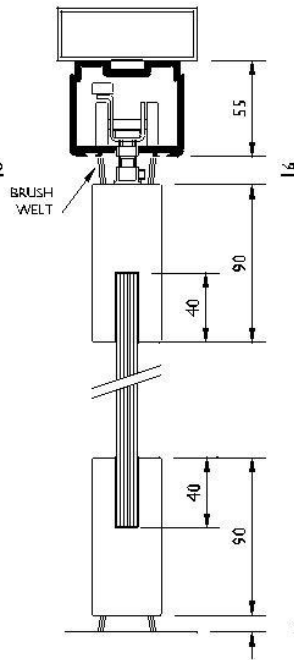

**CONTINENTAL**  
frameless glass | steam | sauna | spa

TRACK SIDE FIXED

TRACK SOFFITE FIXED WITH BRUSH WELT DRAUGHT SEALS

TRACK WITH ADJUSTABLE SUSPENSION FIXINGS AND WITH BRUSH WELT DRAUGHT SEALS

ELEVATION OF HANGER AND DOOR END

SECTION THROUGH DOORS AND TRACK  
SECTION SCALE: 1:4

DOORS STACKING BEHIND A FIXED PANEL PARALLEL STACK

LOCK IN  
FIXED PANEL

TYPICAL PLAN OF 5 DOORS AND FIXED PANEL

DOORS STACKING IN FRONT OF A PIVOTED PANEL, 90DEG STACK

 - HANGER

HANGERS POSITIONED ON DOOR ENDS TO ALLOW FOR STACKING CURVES

STACKING LAYOUTS

PARALLEL CRANKED STACK - LH/RH

PARALLEL EVEN STACK - LH/RH

Email: [Sales@continentalsa.co](mailto:Sales@continentalsa.co) | Email: [Customerservice@continentalsa.co](mailto:Customerservice@continentalsa.co) | [www.continentalsa.co](http://www.continentalsa.co) |