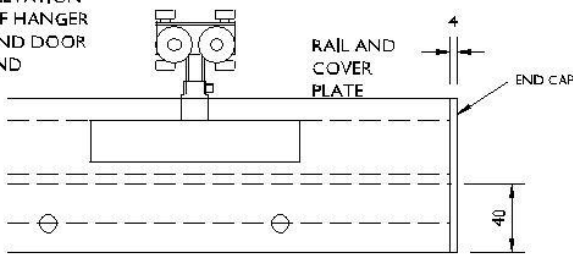

**CONTINENTAL**  
frameless glass | steam | sauna | spa

TRACK SIDE FIXED

TRACK SOFFITE FIXED WITH BRUSH WELT DRAUGHT SEALS

TRACK WITH ADJUSTABLE SUSPENSION FIXINGS AND WITH BRUSH WELT DRAUGHT SEALS

ELEVATION OF HANGER AND DOOR END

SECTION THROUGH DOORS AND TRACK  
SECTION SCALE: 1:4

DOORS STACKING BEHIND A FIXED PANEL PARALLEL STACK

LOCK IN  
FIXED PANEL

TYPICAL PLAN OF 5 DOORS AND FIXED PANEL

DOORS STACKING IN FRONT OF A PIVOTED PANEL, 90DEG STACK

 - HANGER

HANGERS POSITIONED ON DOOR ENDS TO ALLOW FOR STACKING CURVES

STACKING LAYOUTS

PARALLEL CRANKED STACK - LH/RH

PARALLEL EVEN STACK - LH/RH

Email: [Sales@continentalsa.co](mailto:Sales@continentalsa.co) | Email: [Customerservice@continentalsa.co](mailto:Customerservice@continentalsa.co) | [www.continentalsa.co](http://www.continentalsa.co) |