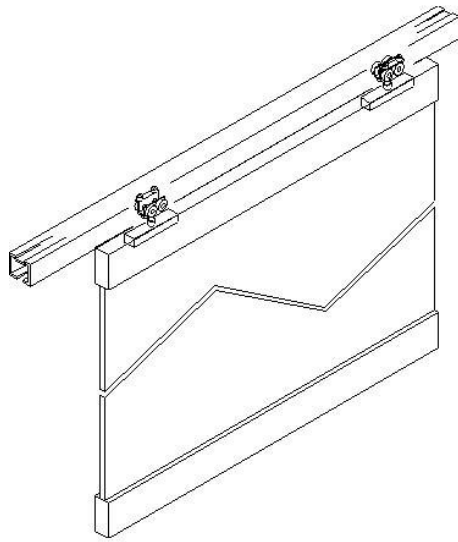

CONTINENTAL
frameless glass | steam | sauna | spa

TRACK SIDE FIXED

TRACK SOFFITE FIXED WITH BRUSH WELT DRAUGHT SEALS

TRACK WITH ADJUSTABLE SUSPENSION FIXINGS AND WITH BRUSH WELT DRAUGHT SEALS

ELEVATION OF HANGER AND DOOR END

SECTION THROUGH DOORS AND TRACK
SECTION SCALE: 1:4

DOORS STACKING BEHIND A FIXED PANEL PARALLEL STACK

LOCK IN
FIXED PANEL

TYPICAL PLAN OF 5 DOORS AND FIXED PANEL

DOORS STACKING IN FRONT OF A PIVOTED PANEL, 90DEG STACK