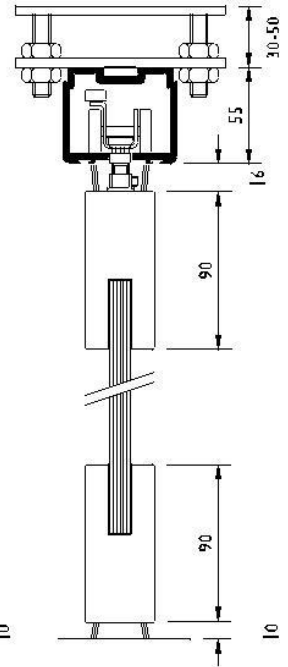

**CONTINENTAL**  
frameless glass | steam | sauna | spa

TRACK SIDE FIXED

TRACK SOFFITE FIXED WITH BRUSH WELT DRAUGHT SEALS

TRACK WITH ADJUSTABLE SUSPENSION FIXINGS AND WITH BRUSH WELT DRAUGHT SEALS

ELEVATION OF HANGER AND DOOR END

SECTION THROUGH DOORS AND TRACK  
SECTION SCALE: 1:4

DOORS STACKING BEHIND A FIXED PANEL PARALLEL STACK

LOCK IN  
FIXED PANEL

TYPICAL PLAN OF 5 DOORS AND FIXED PANEL

DOORS STACKING IN FRONT OF A PIVOTED PANEL, 90DEG STACK

 - HANGER

HANGERS POSITIONED ON DOOR ENDS TO ALLOW FOR STACKING CURVES

STACKING LAYOUTS

PARALLEL CRANKED STACK - LH/RH

PARALLEL EVEN STACK - LH/RH

Email: [Sales@continentalsa.co](mailto:Sales@continentalsa.co) | Email: [Customerservice@continentalsa.co](mailto:Customerservice@continentalsa.co) | [www.continentalsa.co](http://www.continentalsa.co) |