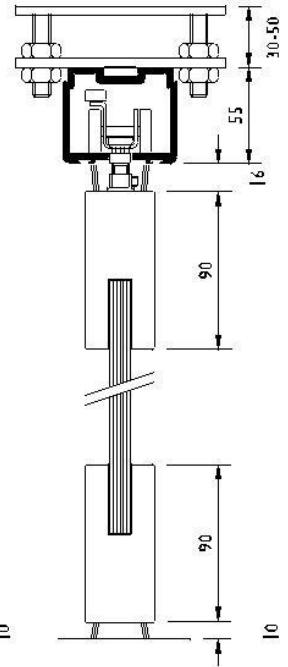

CONTINENTAL
frameless glass | steam | sauna | spa

TRACK SIDE FIXED

TRACK SOFFITE FIXED WITH BRUSH WELT DRAUGHT SEALS

TRACK WITH ADJUSTABLE SUSPENSION FIXINGS AND WITH BRUSH WELT DRAUGHT SEALS

ELEVATION OF HANGER AND DOOR END

SECTION THROUGH DOORS AND TRACK
SECTION SCALE: 1:4

DOORS STACKING BEHIND A FIXED PANEL PARALLEL STACK

LOCK IN
FIXED PANEL

TYPICAL PLAN OF 5 DOORS AND FIXED PANEL

DOORS STACKING IN FRONT OF A PIVOTED PANEL, 90DEG STACK

PIVOT DOOR

 - HANGER

HANGERS POSITIONED ON DOOR ENDS TO ALLOW FOR STACKING CURVES

STACKING LAYOUTS

PARRALLEL CRANKED STACK - LH/RH

90 DEGREE CRANKED STACK - LH/RH

PARRALLEL EVEN STACK - LH/RH

Email: Sales@continentalsa.co | Email: Customerservice@continentalsa.co | www.continentalsa.co |