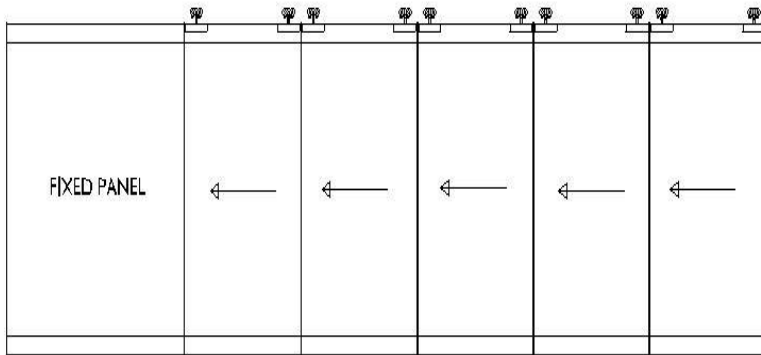

CONTINENTAL
frameless glass | steam | sauna | spa

TRACK SIDE FIXED

TRACK SOFFITE FIXED WITH BRUSH WELT DRAUGHT SEALS

TRACK WITH ADJUSTABLE SUSPENSION FIXINGS AND WITH BRUSH WELT DRAUGHT SEALS

ELEVATION OF HANGER AND DOOR END

SECTION THROUGH DOORS AND TRACK
SECTION SCALE: 1:4

DOORS STACKING BEHIND A FIXED PANEL PARALLEL STACK

LOCK IN
FIXED PANEL

TYPICAL PLAN OF 5 DOORS AND FIXED PANEL

DOORS STACKING IN FRONT OF A PIVOTED PANEL, 90DEG STACK

PIVOT DOOR

 - HANGER

HANGERS POSITIONED ON DOOR ENDS TO ALLOW FOR STACKING CURVES

STACKING LAYOUTS

PARRALLEL CRANKED STACK - LH/RH

90 DEGREE CRANKED STACK - LH/RH

PARRALLEL EVEN STACK - LH/RH

Email: Sales@continentalsa.co | Email: Customerservice@continentalsa.co | www.continentalsa.co |