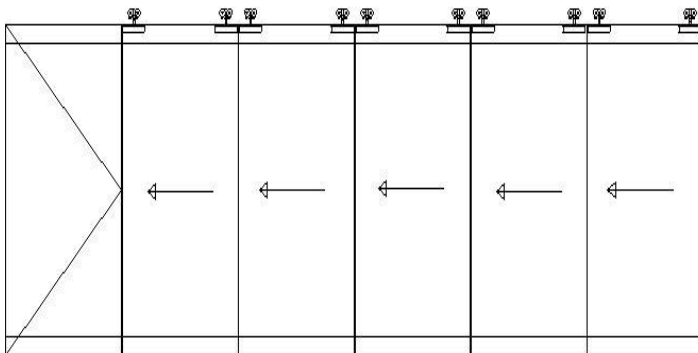

CONTINENTAL
frameless glass | steam | sauna | spa

TRACK SIDE FIXED

TRACK SOFFITE FIXED WITH BRUSH WELT DRAUGHT SEALS

TRACK WITH ADJUSTABLE SUSPENSION FIXINGS AND WITH BRUSH WELT DRAUGHT SEALS

ELEVATION OF HANGER AND DOOR END

SECTION THROUGH DOORS AND TRACK
SECTION SCALE: 1:4

DOORS STACKING BEHIND A FIXED PANEL PARALLEL STACK

LOCK IN
FIXED PANEL

TYPICAL PLAN OF 5 DOORS AND FIXED PANEL

DOORS STACKING IN FRONT OF A PIVOTED PANEL, 90DEG STACK

PIVOT DOOR

 - HANGER

HANGERS POSITIONED ON DOOR ENDS TO ALLOW FOR STACKING CURVES

STACKING LAYOUTS

PARRALLEL CRANKED STACK - LH/RH

90 DEGREE CRANKED STACK - LH/RH

PARRALLEL EVEN STACK - LH/RH

Email: Sales@continentalsa.co | Email: Customerservice@continentalsa.co | www.continentalsa.co |