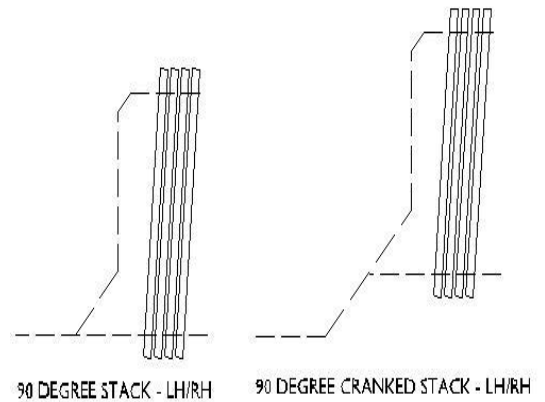

CONTINENTAL
frameless glass | steam | sauna | spa

TRACK SIDE FIXED

TRACK SOFFITE FIXED WITH BRUSH WELT DRAUGHT SEALS

TRACK WITH ADJUSTABLE SUSPENSION FIXINGS AND WITH BRUSH WELT DRAUGHT SEALS

ELEVATION OF HANGER AND DOOR END

SECTION THROUGH DOORS AND TRACK
SECTION SCALE: 1:4

DOORS STACKING BEHIND A FIXED PANEL PARALLEL STACK

LOCK IN
FIXED PANEL

TYPICAL PLAN OF 5 DOORS AND FIXED PANEL

DOORS STACKING IN FRONT OF A PIVOTED PANEL, 90DEG STACK

PIVOT DOOR

 - HANGER

HANGERS POSITIONED ON DOOR ENDS TO ALLOW FOR STACKING CURVES

STACKING LAYOUTS

PARRALLEL CRANKED STACK - LH/RH

90 DEGREE CRANKED STACK - LH/RH

PARRALLEL EVEN STACK - LH/RH

Email: Sales@continentalsa.co | Email: Customerservice@continentalsa.co | www.continentalsa.co |