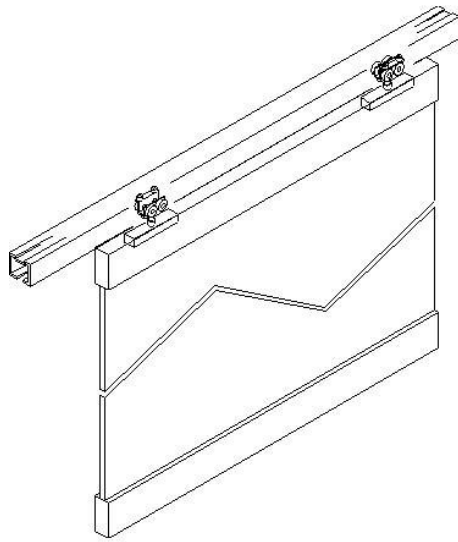

**CONTINENTAL**  
frameless glass | steam | sauna | spa

TRACK SIDE FIXED

TRACK SOFFITE FIXED WITH BRUSH WELT DRAUGHT SEALS

TRACK WITH ADJUSTABLE SUSPENSION FIXINGS AND WITH BRUSH WELT DRAUGHT SEALS

ELEVATION OF HANGER AND DOOR END

SECTION THROUGH DOORS AND TRACK  
SECTION SCALE: 1:4

DOORS STACKING BEHIND A FIXED PANEL PARALLEL STACK

LOCK IN  
FIXED PANEL

TYPICAL PLAN OF 5 DOORS AND FIXED PANEL

DOORS STACKING IN FRONT OF A PIVOTED PANEL, 90DEG STACK

 - HANGER

HANGERS POSITIONED ON DOOR ENDS TO ALLOW FOR STACKING CURVES

STACKING LAYOUTS

PARALLEL CRANKED STACK - LH/RH

PARALLEL EVEN STACK - LH/RH

Email: [Sales@continentalsa.co](mailto:Sales@continentalsa.co) | Email: [Customerservice@continentalsa.co](mailto:Customerservice@continentalsa.co) | [www.continentalsa.co](http://www.continentalsa.co) |