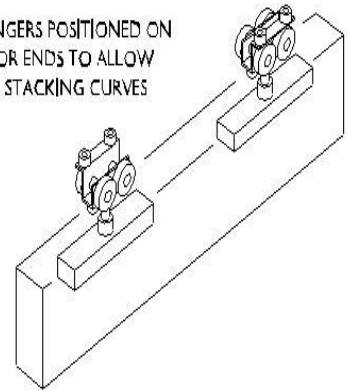

**CONTINENTAL**  
frameless glass | steam | sauna | spa

TRACK SIDE FIXED

TRACK SOFFITE FIXED WITH BRUSH WELT DRAUGHT SEALS

TRACK WITH ADJUSTABLE SUSPENSION FIXINGS AND WITH BRUSH WELT DRAUGHT SEALS

ELEVATION OF HANGER AND DOOR END

SECTION THROUGH DOORS AND TRACK  
SECTION SCALE: 1:4

DOORS STACKING BEHIND A FIXED PANEL PARALLEL STACK

LOCK IN  
FIXED PANEL

TYPICAL PLAN OF 5 DOORS AND FIXED PANEL

DOORS STACKING IN FRONT OF A PIVOTED PANEL, 90DEG STACK

 - HANGER

HANGERS POSITIONED ON DOOR ENDS TO ALLOW FOR STACKING CURVES

STACKING LAYOUTS

PARALLEL CRANKED STACK - LH/RH

PARALLEL EVEN STACK - LH/RH

Email: [Sales@continentalsa.co](mailto:Sales@continentalsa.co) | Email: [Customerservice@continentalsa.co](mailto:Customerservice@continentalsa.co) | [www.continentalsa.co](http://www.continentalsa.co) |