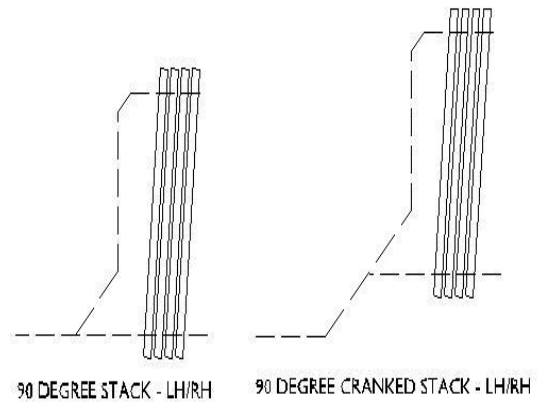

**CONTINENTAL**  
frameless glass | steam | sauna | spa

TRACK SIDE FIXED

TRACK SOFFITE FIXED WITH BRUSH WELT DRAUGHT SEALS

TRACK WITH ADJUSTABLE SUSPENSION FIXINGS AND WITH BRUSH WELT DRAUGHT SEALS

ELEVATION OF HANGER AND DOOR END

SECTION THROUGH DOORS AND TRACK  
SECTION SCALE: 1:4

DOORS STACKING BEHIND A FIXED PANEL PARALLEL STACK

LOCK IN  
FIXED PANEL

TYPICAL PLAN OF 5 DOORS AND FIXED PANEL

DOORS STACKING IN FRONT OF A PIVOTED PANEL, 90DEG STACK

 - HANGER

HANGERS POSITIONED ON DOOR ENDS TO ALLOW FOR STACKING CURVES

STACKING LAYOUTS

PARALLEL CRANKED STACK - LH/RH

PARALLEL EVEN STACK - LH/RH

Email: [Sales@continentalsa.co](mailto:Sales@continentalsa.co) | Email: [Customerservice@continentalsa.co](mailto:Customerservice@continentalsa.co) | [www.continentalsa.co](http://www.continentalsa.co) |