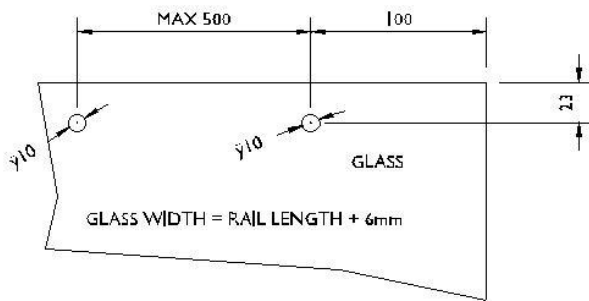

CONTINENTAL
frameless glass | steam | sauna | spa

TRACK SIDE FIXED

TRACK SOFFITE FIXED WITH BRUSH WELT DRAUGHT SEALS

TRACK WITH ADJUSTABLE SUSPENSION FIXINGS AND WITH BRUSH WELT DRAUGHT SEALS

ELEVATION OF HANGER AND DOOR END

SECTION THROUGH DOORS AND TRACK
SECTION SCALE: 1:4

DOORS STACKING BEHIND A FIXED PANEL PARALLEL STACK

LOCK IN
FIXED PANEL

TYPICAL PLAN OF 5 DOORS AND FIXED PANEL

DOORS STACKING IN FRONT OF A PIVOTED PANEL, 90DEG STACK