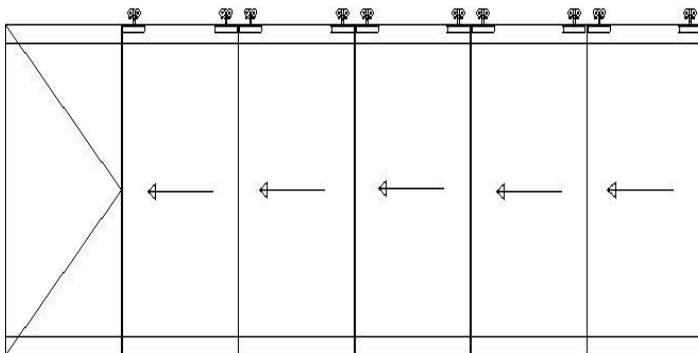

**CONTINENTAL**  
frameless glass | steam | sauna | spa

TRACK SIDE FIXED

TRACK SOFFITE FIXED WITH BRUSH WELT DRAUGHT SEALS

TRACK WITH ADJUSTABLE SUSPENSION FIXINGS AND WITH BRUSH WELT DRAUGHT SEALS

ELEVATION OF HANGER AND DOOR END

SECTION THROUGH DOORS AND TRACK  
SECTION SCALE: 1:4

DOORS STACKING BEHIND A FIXED PANEL PARALLEL STACK

LOCK IN  
FIXED PANEL

TYPICAL PLAN OF 5 DOORS AND FIXED PANEL

DOORS STACKING IN FRONT OF A PIVOTED PANEL, 90DEG STACK

 - HANGER

HANGERS POSITIONED ON DOOR ENDS TO ALLOW FOR STACKING CURVES

STACKING LAYOUTS

PARALLEL CRANKED STACK - LH/RH

PARALLEL EVEN STACK - LH/RH

Email: [Sales@continentalsa.co](mailto:Sales@continentalsa.co) | Email: [Customerservice@continentalsa.co](mailto:Customerservice@continentalsa.co) | [www.continentalsa.co](http://www.continentalsa.co) |