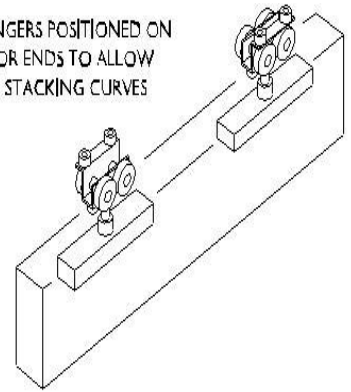

STACKING LAYOUTS