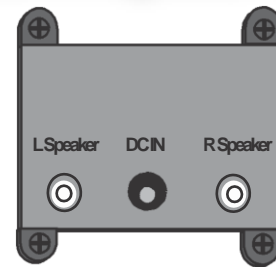

Bluetooth Stereo Ceiling Speaker System

- Ceiling Speaker Includes 3&13 foot
- Speaker cable "State of the Art" Bluetooth Operation
- Connect to any Bluetooth enabled device.
- Bluetooth name FOYI
- AC Power 100-240V
Transformer Extra Long Power Cord to Bluetooth Amplifier
Power connection needed for Internal Bluetooth Receiver and Stereo Power Amplifier found in Ceiling Speaker

PACKAGE CONTENTS:

System installation

Bluetooth Amplifier System

Specifications

- Bluetooth protocol: Bluetooth Specification 3.0+EDR
- Audio Inputs: Bluetooth iPhone and other devices.
- Frequency Range: 2.4GHz ISM band
- Transmit power: $\leq 4\text{dBm}$, class 2
- Acoustic output: 10W
- Receiving output: AC220V or 110V
- Speaker: 6,5" injection molded PP cone with Butyl Rubber surround.