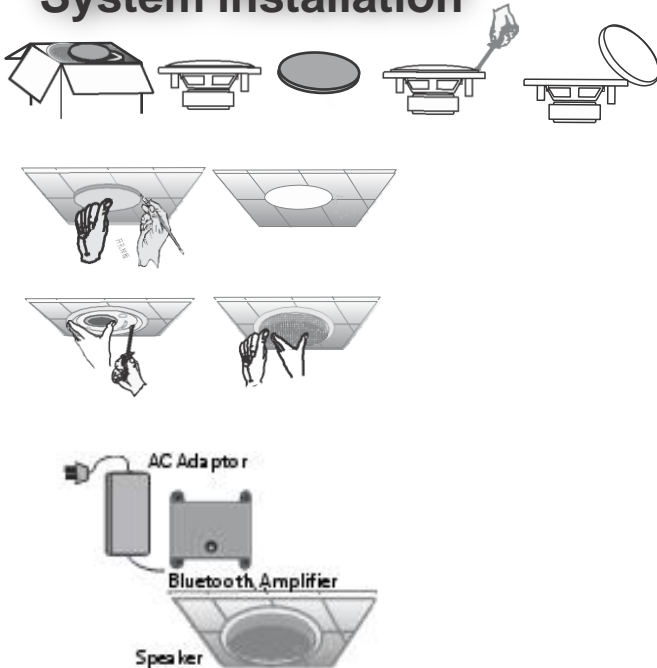

Bluetooth Stereo Ceiling Speaker System

- Ceiling Speaker Includes 3&13 foot
- Speaker cable "State of the Art" Bluetooth Operation
- Connect to any Bluetooth enabled device.
- Bluetooth name FOYI
- AC Power 100-240V
Transformer Extra Long Power Cord to Bluetooth Amplifier
Power connection needed for Internal Bluetooth Receiver and Stereo Power Amplifier found in Ceiling Speaker

PACKAGE CONTENTS:

System installation

Bluetooth Amplifier System

Specifications

- Bluetooth protocol: Bluetooth Specification 3.0+EDR
- Audio Inputs: Bluetooth iPhone and other devices.
- Frequency Range: 2.4GHz ISM band
- Transmit power: $\leq 4\text{dBm}$, class 2
- Acoustic output: 10W
- Receiving output: AC220V or 110V
- Speaker: 6,5" injection molded PP cone with Butyl Rubber surround.